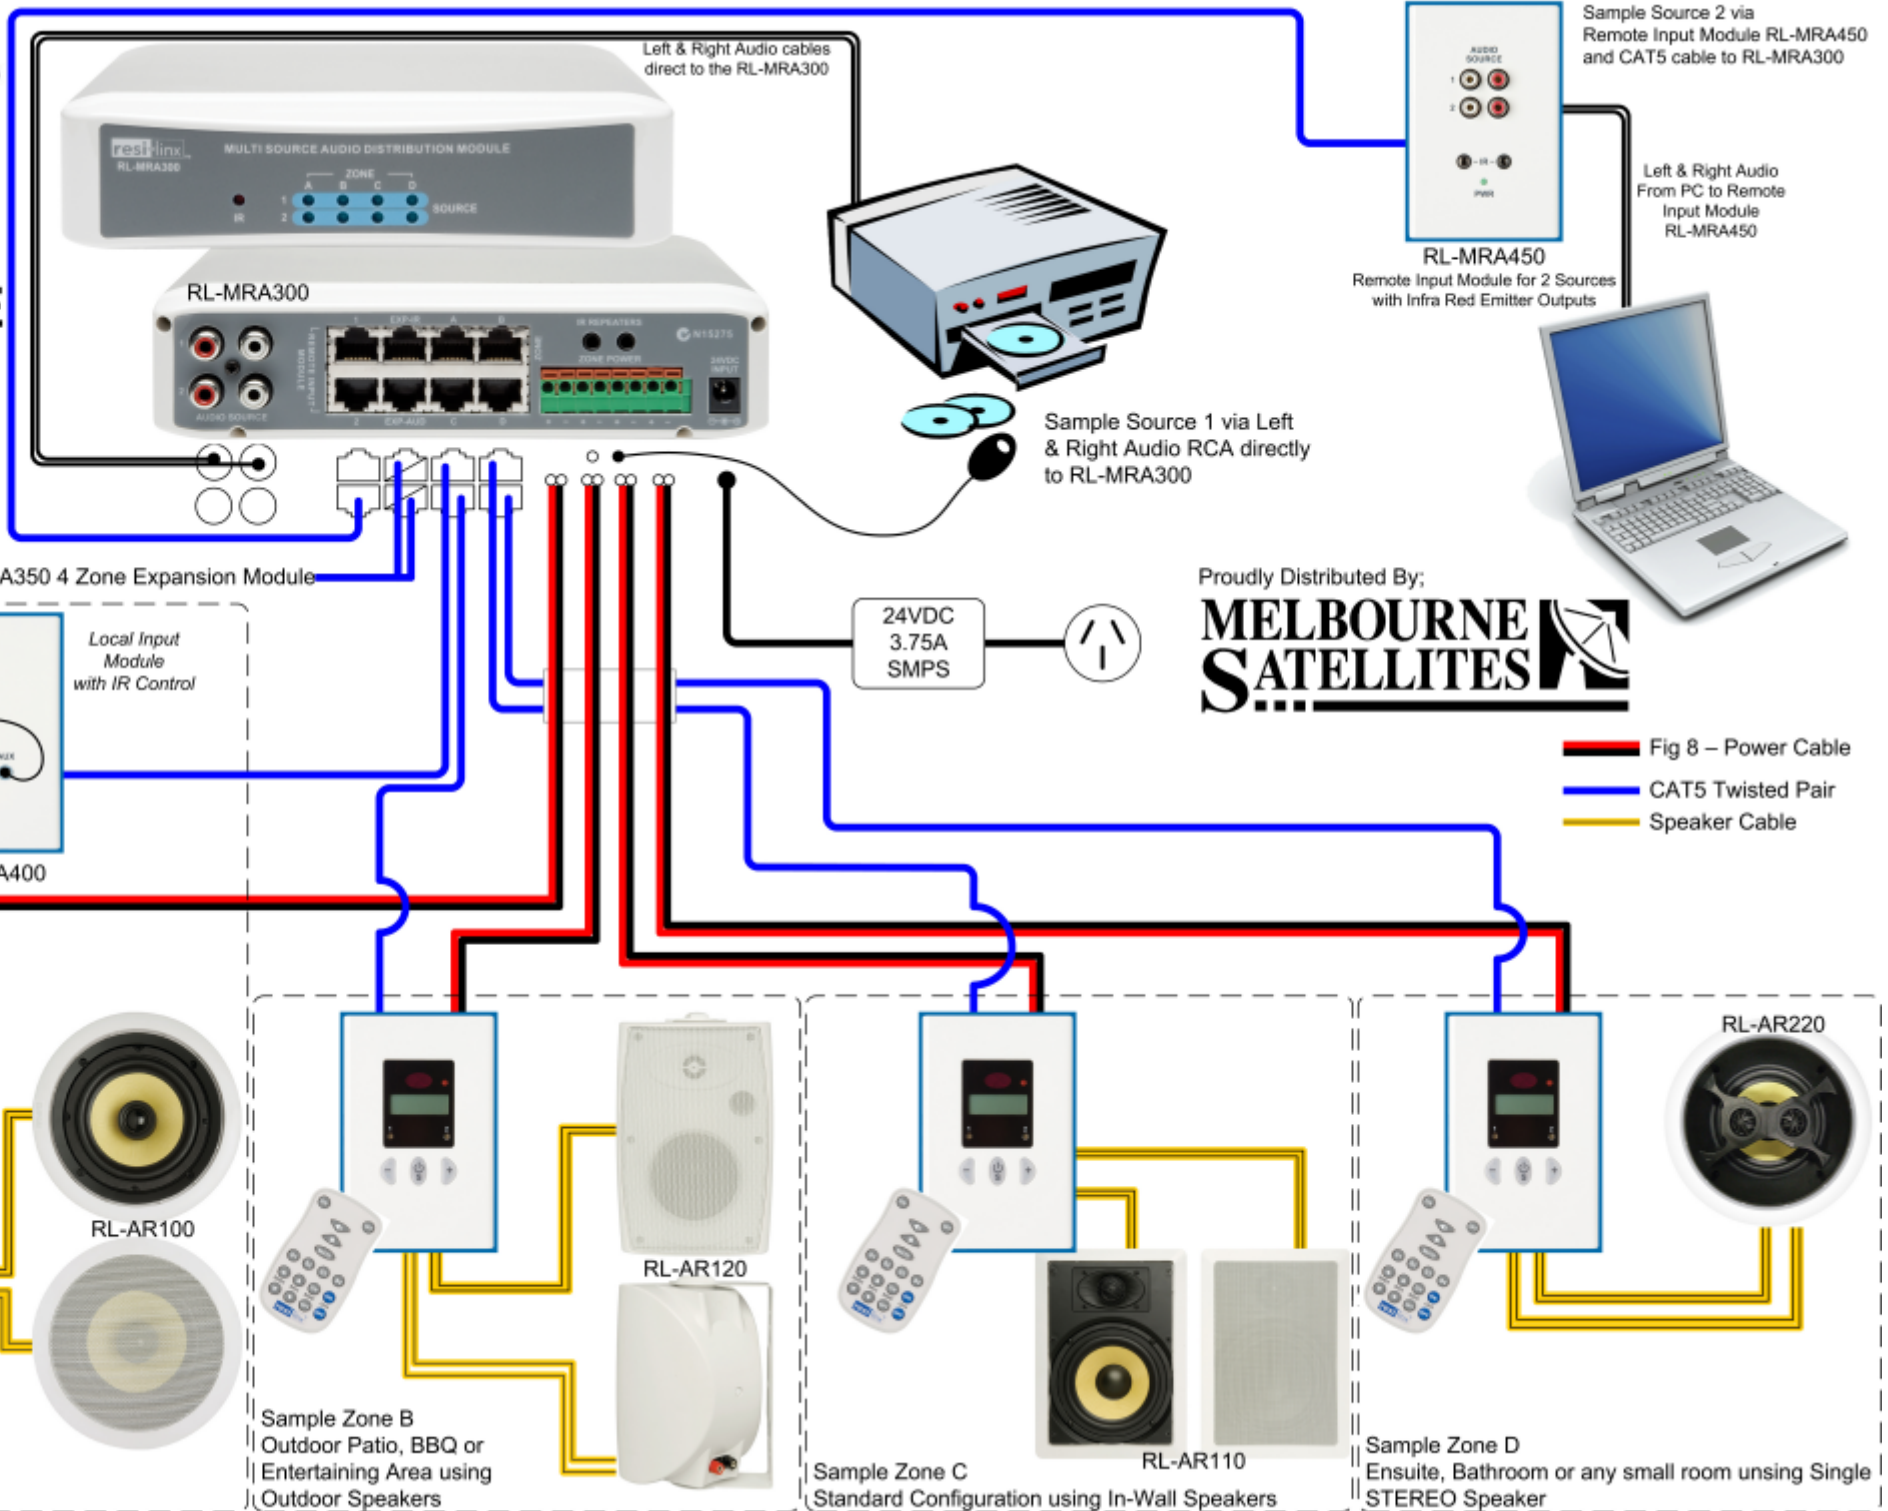

# Multi Room Audio 2 SOURCE 4 ZONE

Left & Right Audio cables direct to the RL-MRA300

Sample Source 2 via Remote Input Module RL-MRA450 and CAT5 cable to RL-MRA300

Left & Right Audio From PC to Remote Input Module RL-MRA450

Sample Source 1 via Left & Right Audio RCA directly to RL-MRA300

To RL-MRA350 4 Zone Expansion Module

Proudly Distributed By:  
**MELBOURNE SATELLITES**

— Power Cable  
— CAT5 Twisted Pair  
— Speaker Cable

Sample Zone A  
Bedroom with Local Input for iPod, CD or TV etc.

Sample Zone B  
Outdoor Patio, BBQ or Entertaining Area using Outdoor Speakers

Sample Zone C  
Standard Configuration using In-Wall Speakers