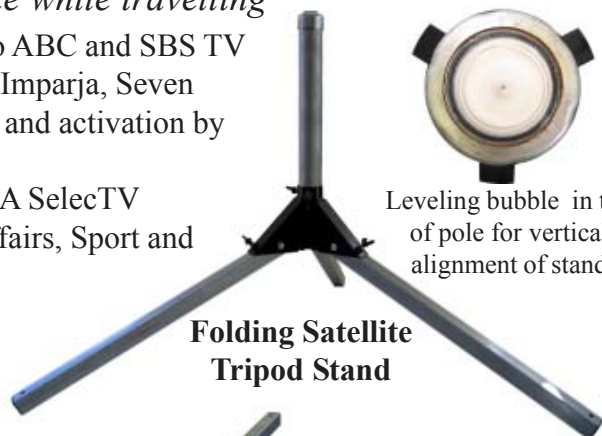

Optus Aurora - Caravan and Camping Kits

Stay up to date with TV and Radio services via satellite while travelling

This portable satellite receiving kit provides the traveller access to ABC and SBS TV and Radio broadcasts throughout Australia. Additional channels (Imparja, Seven Central, WIN and GWN) are available but are subject to approval and activation by the service provider.

These portable kits can also be used to receive PAY-TV services. A SelecTV subscription will provide access to a variety of Movie, Current Affairs, Sport and Documentary channels.

Genuine Optus Aurora Smartcard

Kit also available with 65cm Dish Option

Satellite Finder for easy alignment to satellites and 20mtr RG6 Coaxial Cable

Optus AURORA UEC-990 Satellite Receiver

Folding Satellite Tripod Stand

Leveling bubble in top of pole for vertical alignment of stand

Satellite stand in collapsed position with total weight of 4.1kgs

Feedarm clamp bracket for easy removal and compact storage

Portable Satellite Kit Contents:

- 1 x UEC Optus Aurora Receiver with Remote & Leads
- 1 x Optus Aurora Smartcard and information
- 1 x Azure 80cm Offset Satellite Antenna
- 1 x Ku Feed Support Arm Bracket
- 1 x STGold Ku-band 11.3GHz LNBF
- 1 x Portable Satellite Tripod Stand
- 1 x 20mtr RG6 Coaxial Cable with Connectors
- 1 x Satellite Finder aligning meter