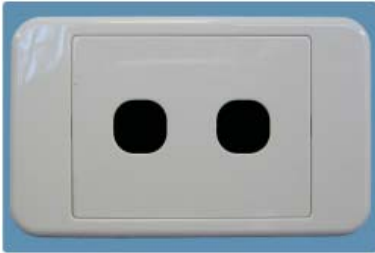

WP-CL2
CL Series Wall Plate
Two Gang