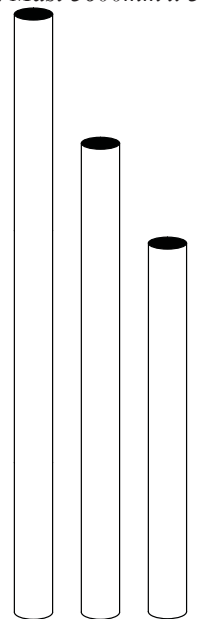

# MOUNTING BRACKETS - SATELLITE & TERRESTRIAL

**MT-WB/1**

*Flush Wall Mounting Bracket  
Suit Pole Diameter 76mm*

**MT-WB/2**

*Stand Off Wall Mounting Bracket  
Suit Pole Diameter 76mm  
Stand Off 150mm*

**MT-CF15**

*Curved Fascia Bracket  
Galvanised - 1.5mtr*

**MT-CF18**

*Curved Fascia Bracket  
Galvanised - 1.8mtr*

**MT-RFT18**

*Rafter Bracket  
Galvanised - 1.8mtr*

**MT-M1825**

*Galv. Mast 1800mm x 25mm*

**MT-M2425**

*Galv. Mast 2400mm x 25mm*

**MT-M3632**

*Galv. Mast 3600mm x 32mm*

**MT-SMT**

*Strammit Mount  
Galvanised (Large Foot)*

**MT-BMT**

*Brownbuilt Mount  
Galvanised (Small Foot)*

**MT-LF5/40**

*Lead Flashing 490 x 410mm  
Rubber Boot Opening 5~40mm*

**MT-F5/45**

*#1 Aquaseal Flashrite  
Base 115 x 115mm  
Rubber Boot Opening 5~45mm*

**MT-TPM**

*Tripod Iron Roof Bracket  
Galvanised, Includes  
1200 x 25mm Mast*