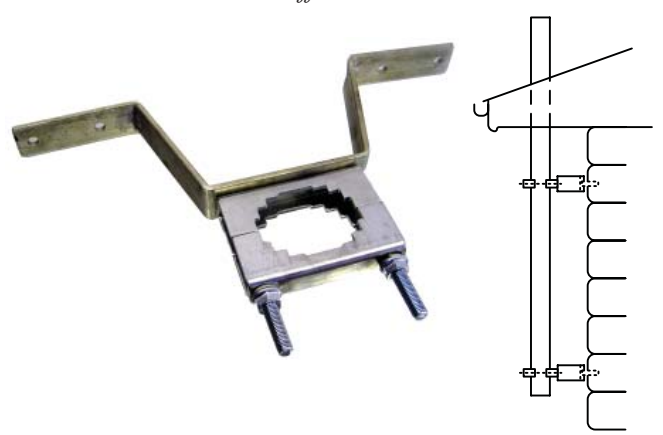

# MOUNTING BRACKETS - SATELLITE & TERRESTRIAL

**MT-WB/1**

*Flush Wall Mounting Bracket  
Suit Pole Diameter 76mm*

**MT-WB/2**

*Stand Off Wall Mounting Bracket  
Suit Pole Diameter 76mm  
Stand Off 150mm*

**MT-CF15**

*Curved Fascia Bracket  
Galvanised - 1.5mtr*

**MT-CF18**

*Curved Fascia Bracket  
Galvanised - 1.8mtr*

**MT-RFT18**

*Rafter Bracket  
Galvanised - 1.8mtr*

**MT-M1825**

*Galv. Mast 1800mm x 25mm*

**MT-M2425**

*Galv. Mast 2400mm x 25mm*

**MT-M3632**

*Galv. Mast 3600mm x 32mm*

**MT-SMT**

*Strammit Mount  
Galvanised (Large Foot)*

**MT-BMT**

*Brownbuilt Mount  
Galvanised (Small Foot)*

**MT-LF5/40**

*Lead Flashing 490 x 410mm  
Rubber Boot Opening 5~40mm*

**MT-F5/45**

*#1 Aquaseal Flashrite  
Base 115 x 115mm  
Rubber Boot Opening 5~45mm*

**MT-TPM**

*Tripod Iron Roof Bracket  
Galvanised, Includes  
1200 x 25mm Mast*