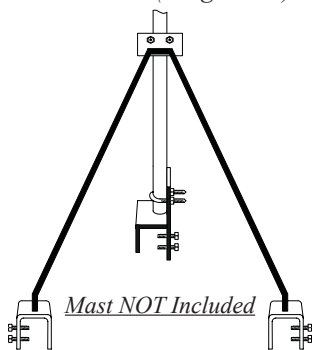

*Galv. Mast 2400mm x 25mm*

**MT-M3632**

*Galv. Mast 3600mm x 32mm*

**MT-SMT**

*Strammit Mount  
Galvanised (Large Foot)*

**MT-BMT**

*Brownbuilt Mount  
Galvanised (Small Foot)*

**MT-LF5/40**

*Lead Flashing 490 x 410mm  
Rubber Boot Opening 5~40mm*

**MT-F5/45**

*#1 Aquaseal Flashrite  
Base 115 x 115mm  
Rubber Boot Opening 5~45mm*

**MT-TPM**

*Tripod Iron Roof Bracket  
Galvanised, Includes  
1200 x 25mm Mast*