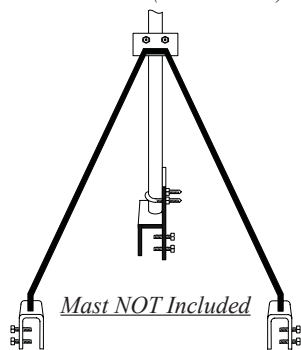

*Galv. Mast 2400mm x 25mm*

**MT-M3632**

*Galv. Mast 3600mm x 32mm*

**MT-SMT**

*Strammit Mount  
Galvanised (Large Foot)*

**MT-BMT**

*Brownbuilt Mount  
Galvanised (Small Foot)*

**MT-LF5/40**

*Lead Flashing 490 x 410mm  
Rubber Boot Opening 5~40mm*

**MT-F5/45**

*#1 Aquaseal Flashrite  
Base 115 x 115mm  
Rubber Boot Opening 5~45mm*

**MT-TPM**

*Tripod Iron Roof Bracket  
Galvanised, Includes  
1200 x 25mm Mast*