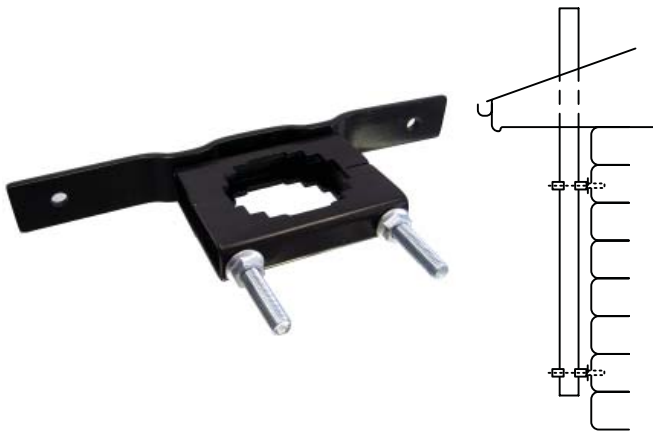

# MOUNTING BRACKETS - SATELLITE & TERRESTRIAL

**MT-WB/1**

*Flush Wall Mounting Bracket  
Suit Pole Diameter 76mm*

**MT-WB/2**

*Stand Off Wall Mounting Bracket  
Suit Pole Diameter 76mm  
Stand Off 150mm*

**MT-CF15**

*Curved Fascia Bracket  
Galvanised - 1.5mtr*

**MT-CF18**

*Curved Fascia Bracket  
Galvanised - 1.8mtr*

**MT-RFT18**

*Rafter Bracket  
Galvanised - 1.8mtr*

**MT-M1825**

*Galv. Mast 1800mm x 25mm*

**MT-M2425**

*Galv. Mast 2400mm x 25mm*

**MT-M3632**

*Galv. Mast 3600mm x 32mm*

**MT-SMT**

*Strammit Mount  
Galvanised (Large Foot)*

**MT-BMT**

*Brownbuilt Mount  
Galvanised (Small Foot)*

**MT-LF5/40**

*Lead Flashing 490 x 410mm  
Rubber Boot Opening 5~40mm*

**MT-F5/45**

*#1 Aquaseal Flashrite  
Base 115 x 115mm  
Rubber Boot Opening 5~45mm*

**MT-TPM**

*Tripod Iron Roof Bracket  
Galvanised, Includes  
1200 x 25mm Mast*