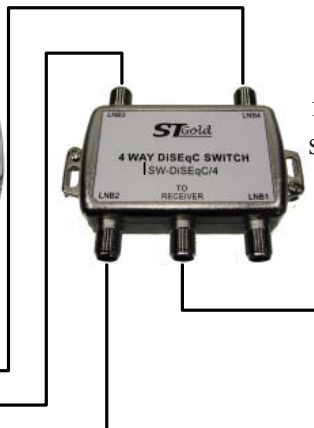

SATELLITE ANTENNA - OFFSET

D-Jos085

D-Jos065

D-Jos090F

Approved for FOXTEL
Commercial
Installations with
ACER Quad Output
10.7GHz LO LNB

Offset Dish	D-Jos065	D-Jos085	D-Jos085Multi	D-Jos090F	D-Jos120
Size	65cm	85cm	Elliptical 85cm	90cm	120cm
Aperature H/V	62/72.6	85/93.5	14/20° - 75/90	90/99	120/132
Efficiency	75% min				
Ku-Band Gain	37.44dB	39.34dB	38.3dB	39.82dB	43.32dB
Offset Angle	24.62°	24.62°	17.94°	24.62°	24.62°
F/D Ratio	0.6				
Focal Length	390mm	510mm	566mm	540mm	720mm
Material	Galvanised Steel				
Finish	Polyester Powder Coating				
Colour	Charcoal				
Type	Az/EI				
Elevation	12°~70°				
Azimuth	0°~360°				
Pole Diameter	32-60mm	38-65mm	32-45mm	50-90mm	45-76mm
Ambient Temp.	40°C~+60°C				
Humidity	0-100%				

The JONSA range includes Offset Satellite Dish models approved for Domestic and Commercial FOXTEL PAY-TV Installations.

All dishes are Charcoal Colour and have Rolled Edges for extra strength with Stainless Steel Hardware.

D-Jos085Multi
Connect 3 LNBs and view multiple satellites instantly. No waiting for motors to rotate antenna, simply use a 4 input DiSEqC Switch and one cable to Satellite Receiver.

Using an IRDETO Embedded Receiver and one dish, tuned into Intelsat 8, Optus C1 and Optus B3 getting access to Optus Aurora, SELECTV, Christian Broadcasts and other FTA channels.