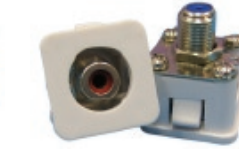

WP-CLBlank
Blank or Filler Insert
for unused ports

WP-CLRJ45
CAT5 DATA
Krone Punch Down
White 90°

WP2 Series Wall Plates & Inserts - PDL Style

WP-21
Single Gang

WP-22
Two Gang

WP-23
Three Gang

WP-24
Four Gang

WP-26
Six Gang

WP2-FF
F/Type to F/Type

WP2-FPal
PAL (TV) to F/Type

WP2-Blank
Blank Insert / Block

WP2-BPost
Gold Speaker Binding
Post with Banana Clip
connections

WP2-RCAP/RW
Colour ID RCA Front
with F/Type Rear

WP2-FRCA/R
Red
WP2-FRCA/G
Green
WP2-FRCA/B
Blue
WP2-FRCA/Y
Yellow
WP2-FRCA/W
White

WP2-KCAT5
CAT5 Keystone Insert
Krone Punch Down
Req. WP2-Jack for
WP2 Plates

WP2-Jack
Adaptor
Keystone to PDL

WP2-KRJ12
Phone Keystone Insert
Krone Punch Down
Req. WP2-Jack for
WP2 Plates