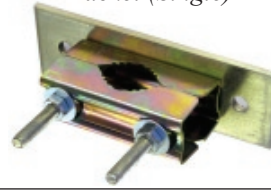

MOUNTING BRACKETS - SATELLITE & TERRESTRIAL

MT-FTM

Portable / Folding Offset Dish Mount Ideal for Outdoor Caravaning or Camping use

Suit 60-90cm Offset Dish

MT-ST3/1

Portable / Folding Tripod Mount Ideal for Caravaning & Camping Market

For use with up to 90cm Dish

MT-FWM

Flush Wall Mounting Bracket (Single)

MT-SFMB

Steel Fascia Mounting Bracket

MT-MEK

Mast Extension Kit (Pair)

MT-EM12

Extension Mast with U-bolts 1.2M

MT-CF15

Curved Fascia Bracket Galvanised - 1.5mtr

MT-CF18

Curved Fascia Bracket Galvanised - 1.8mtr

MT-RFT18

Rafter Bracket Galvanised - 1.8mtr

MT-BMT