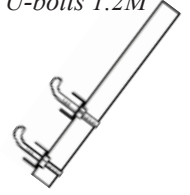

For use with up to 90cm Dish

MT-FWM

Flush Wall Mounting Bracket (Single)

MT-SFMB

Steel Fascia Mounting Bracket

MT-MEK

Mast Extension Kit (Pair)

MT-EM12

Extension Mast with U-bolts 1.2M

MT-CF15

Curved Fascia Bracket Galvanised - 1.5mtr

MT-CF18

Curved Fascia Bracket Galvanised - 1.8mtr

MT-RFT18

Rafter Bracket Galvanised - 1.8mtr

MT-BMT