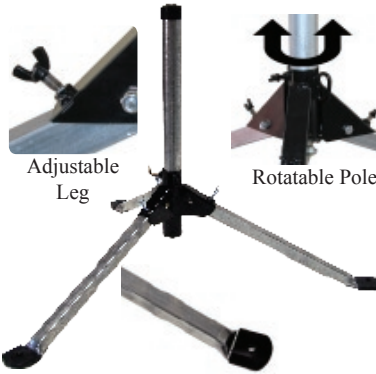

MOUNTING BRACKETS - SATELLITE & TERRESTRIAL

MT-FTM

Portable / Folding Offset Dish Mount Ideal for Outdoor Caravaning or Camping use

Suit 60-90cm Offset Dish

MT-ST3/1

Portable / Folding Tripod Mount Ideal for Caravaning & Camping Market

For use with up to 90cm Dish

MT-FWM

Flush Wall Mounting Bracket (Single)

MT-SFMB

Steel Fascia Mounting Bracket

MT-MEK

Mast Extension Kit (Pair)

MT-EM12

Extension Mast with U-bolts 1.2M

MT-CF15

Curved Fascia Bracket Galvanised - 1.5mtr

MT-CF18

Curved Fascia Bracket Galvanised - 1.8mtr

MT-RFT18

Rafter Bracket Galvanised - 1.8mtr

MT-BMT

MT-TPM

Tripod Iron Roof Bracket Galvanised, Includes 1200 x 25mm Mast

MT-TPM/T

Tripod Tiled Roof Bracket Galvanised, Includes 1200 x 25mm Mast

MT-SMT

Strammit Mount Galvanised (Large Foot)

Mast NOT Included