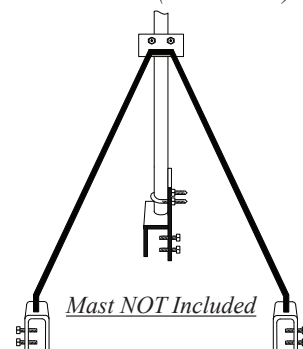

MT-BMT

Brownbuilt Mount Galvanised (Small Foot)

Mast NOT Included

MT-M1825

Galv. Mast 1800mm x 25mm

MT-M2425

Galv. Mast 2400mm x 25mm