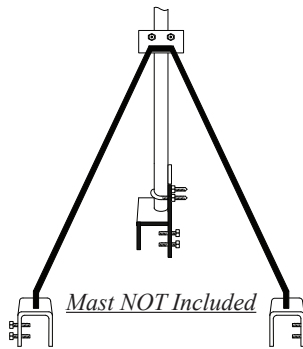

MT-TPM

Tripod Iron Roof Bracket Galvanised, Includes 1200 x 25mm Mast

MT-TPM/T

Tripod Tiled Roof Bracket Galvanised, Includes 1200 x 25mm Mast

MT-SMT

Strammit Mount Galvanised (Large Foot)

Mast NOT Included

MT-FLT5/45

New FLEXA-TILE Adhesive Reinforced Rubber Based Flashing Boot Opening 5~45mm

MT-FLT20/125

New FLEXA-TILE Adhesive Reinforced Rubber Based Flashing Boot Opening 20~125mm

MT-F5/40A1

#1 Aluminium Flashing 600 x 450mm Rubber Boot Opening 5~40mm