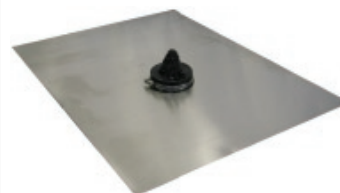

Brownbuilt Mount Galvanised (Small Foot)

Mast NOT Included

MT-M1825

Galv. Mast 1800mm x 25mm

MT-M2425

Galv. Mast 2400mm x 25mm

MT-M3632

Galv. Mast 3600mm x 32mm

MT-TPM

Tripod Iron Roof Bracket Galvanised, Includes 1200 x 25mm Mast

MT-TPM/T

Tripod Tiled Roof Bracket Galvanised, Includes 1200 x 25mm Mast

MT-SMT

Strammit Mount Galvanised (Large Foot)

Mast NOT Included

MT-FLT5/45

New FLEXA-TILE Adhesive Reinforced Rubber Based Flashing Boot Opening 5~45mm

MT-FLT20/125

New FLEXA-TILE Adhesive Reinforced Rubber Based Flashing Boot Opening 20~125mm

MT-F5/40A1

#1 Aluminium Flashing 600 x 450mm Rubber Boot Opening 5~40mm

MT-F50/90A1

#2 Aluminium Flashing 600 x 450mm Rubber Boot Opening 50~90mm

MT-F5/45

#1 Aquaseal Flashrite Base 115 x 115mm Rubber Boot Opening 5~45mm

MT-F25/70

#1 Aquaseal Flashrite Base 115 x 115mm Rubber Boot Opening 25~70mm