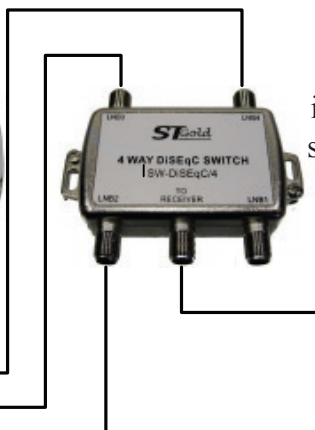

SATELLITE ANTENNA - OFFSET

D-Jos085

D-Jos065

D-Jos090F

Approved for FOXTEL Commercial Installations with ACER Quad Output 10.7GHz LO LNB

Offset Dish	D-Jos065	D-Jos085	D-Jos085Multi	D-Jos090F	D-Jos120
Size	65cm	85cm	Elliptical 85cm	90cm	120cm
Aperature H/V	62/72.6	85/93.5	14/20° - 75/90	90/99	120/132
Efficiency	75% min				
Ku-Band Gain	37.44dB	39.34dB	38.3dB	39.82dB	43.32dB
Offset Angle	24.62°	24.62°	17.94°	24.62°	24.62°
F/D Ratio	0.6				
Focal Length	390mm	510mm	566mm	540mm	720mm
Material	Galvanised Steel				
Finish	Polyester Powder Coating				
Colour	Charcoal				
Type	Az/EI				
Elevation	12°~70°				
Azimuth	0°~360°				
Pole Diameter	32-60mm	38-65mm	32-45mm	50-90mm	45-76mm
Ambient Temp.	40°C~+60°C				
Humidity	0-100%				

The JONSA range includes Offset Satellite Dish models approved for Domestic and Commercial FOXTEL PAY-TV Installations.

All dishes are Charcoal Colour and have Rolled Edges for extra strength with Stainless Steel Hardware.

D-Jos085Mu

Connect 3 LNBs and view multiple satellites instantly. No waiting for motors to rotate antenna, simply use a 4 input DiSEqC Switch and one cable to Satellite Receiver.

Using an IRDETO Embedded Receiver and one dish, tuned into Intelsat 8, Optus C1 and Optus B3 getting access to Optus Aurora, SELECTV, Christian Broadcasts and other FTA channels.