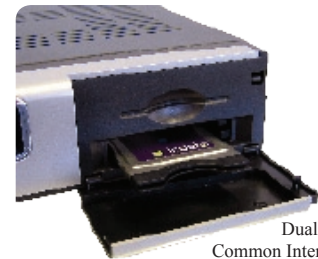

# R-S8000CiPVR

*Don't miss your favourite programs again... simply record to the built-in HDD and watch later or "Time Shift" for untimely interruptions*

Digital Satellite Receiver with Twin Tuner, Dual Common Interface, 160GB HDD (Hard Disc Drive) PVR (Personal Video Recorder) & MP3 Player all in one unit.

- Component Video via SCART - Great for PLASMA & LCD Panels
- Simultaneous viewing of one channel and recording another channel (FTA)
- Time Shift function (Pause and play live TV)
- S/PDIF DOLBY Digital Optical Output
- S-VHS, RCA, 2 x SCART and UHF RF Modulator
- Built-in 160GB HDD
- Supports USB 2.0 Data Transfer to & from HDD
- Alphanumeric Vacuum Fluorescent Display
- Teletext / DVB Subtitle support
- DiSEqC 1.0 and 1.2
- Dual Common Interface for Pay TV channels
- MP3 player
- PIP (Picture in picture)